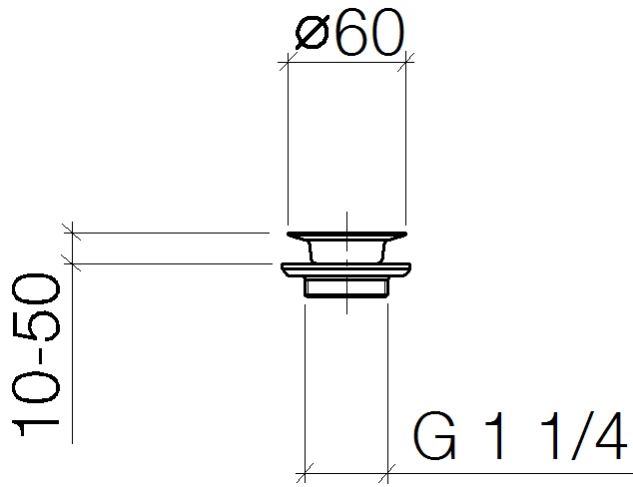

10 100 970

Fits: IMO, LULU, MADISON, MEM, TARA,  
CL.1, LISSÉ, VAIA, META, CYO

	Platinum	10 100 970-08
	Chrome	10 100 970-00
	Brushed Platinum	10 100 970-06
	Durabass (23kt Gold)	10 100 970-09
	Dark Chrome	10 100 970-19
	Light Gold	10 100 970-26
	Brushed Light Gold	10 100 970-27
	Brushed Durabass (23kt Gold)	10 100 970-28
	Brushed Bronze	10 100 970-42
	Brushed Champagne (22kt Gold)	10 100 970-46
	Champagne (22kt Gold)	10 100 970-47
	Brushed Chrome	10 100 970-93
	Brushed Dark Platinum	10 100 970-99

## Grated waste 1 1/4" - Platinum

---

IMO

10 100 970

10 100 970

10 100 970

Parts for other finishes can be found here: [Chrome](#)

### Spare parts list

No.	Item Number	Name	Quantity used	Delivery time
1	09 30 30 115-08	screw	1	60
2	09 11 01 005-08	strainer	1	60
3	09 14 03 005 90	seal	1	60
4	09 11 01 007-07	pop-up waste	1	60