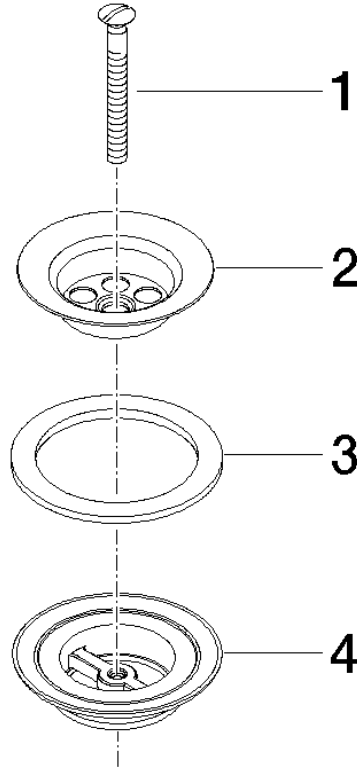

10 100 970

Fits: IMO, LULU, MADISON, MEM, TARA,  
CL.1, LISSÉ, VAIA, META, CYO

	Platinum	10 100 970-08
	Chrome	10 100 970-00
	Brushed Platinum	10 100 970-06
	Durabass (23kt Gold)	10 100 970-09
	Dark Chrome	10 100 970-19
	Light Gold	10 100 970-26
	Brushed Light Gold	10 100 970-27
	Brushed Durabass (23kt Gold)	10 100 970-28
	Brushed Bronze	10 100 970-42
	Brushed Champagne (22kt Gold)	10 100 970-46
	Champagne (22kt Gold)	10 100 970-47
	Brushed Chrome	10 100 970-93
	Brushed Dark Platinum	10 100 970-99

## Grated waste 1 1/4" - Platinum

---

IMO

10 100 970

10 100 970

10 100 970

Parts for other finishes can be found here: [Chrome](#)

### Spare parts list

No.	Item Number	Name	Quantity used	Delivery time
1	09 30 30 115-08	screw	1	60
2	09 11 01 005-08	strainer	1	60
3	09 14 03 005 90	seal	1	60
4	09 11 01 007-07	pop-up waste	1	60